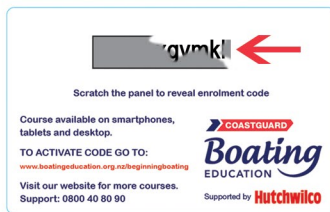

### I RECEIVED A GIFT CARD

1. Scratch the panel on the reverse of your gift-card to reveal your unique enrolment code.

CLICK HERE TO REDEEM YOUR VOUCHER CODE

2. Visit [www.boatingeducation.org.nz/beginningboating](http://www.boatingeducation.org.nz/beginningboating) and click on the red hyperlink pictured above.